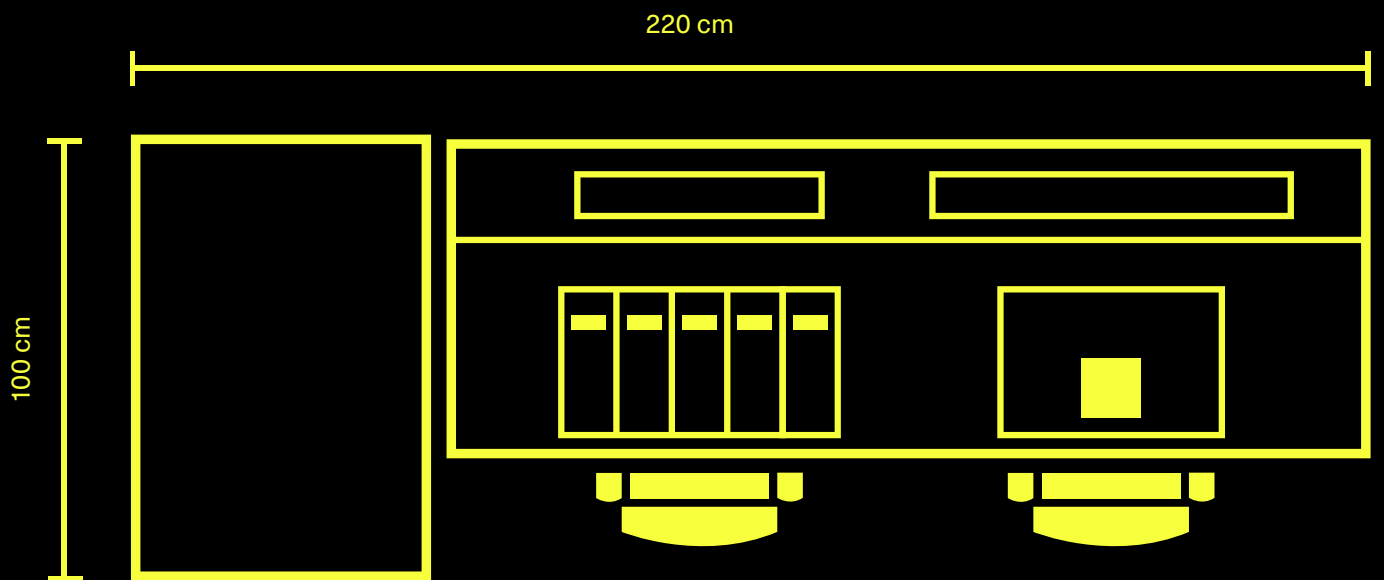

Rosendahl Multistandard
Sync Engine
Blackburst, Tri-level sync
LTC timecode
Audio Wordclock

COMMUNICATION

INTERCOM

GreenGo Digital
intercom
2x MCX master panels

2x Beltpack X

2x 4wire interface

1x 2-wire interface for
external link